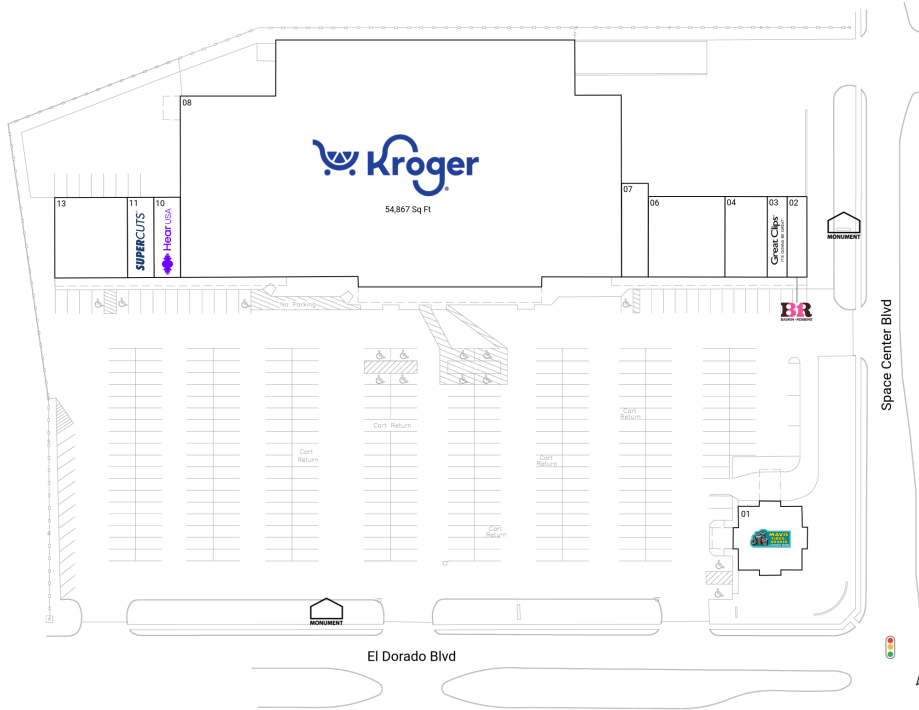

# Bay Forest

1904-1962 El Dorado Boulevard | Houston, TX 77062

Harris County Houston-Pasadena-The Woodlands, TX 76,092 Sq Ft

29.5780, -95.1208

## Current Tenants Space size listed in square feet

01	Mavis Tire	6,925
02	Baskin-Robbins	900
03	Great Clips	900
04	Flak's Liquor	1,920
06	Cinderella Nails & Spa	3,480
07	Moxie District 31	1,400
08	Kroger	54,867
10	HearUSA	1,200
11	Supercuts	1,200
13	El Dorado Mexican Restaurant	3,300

This site plan is for illustrative and information purposes only, showing the general layout of the shopping center; and is not a legal survey. Brixmor makes no representation or warranty that the shopping center is exactly as depicted as site conditions and tenant mix are subject to change over time.